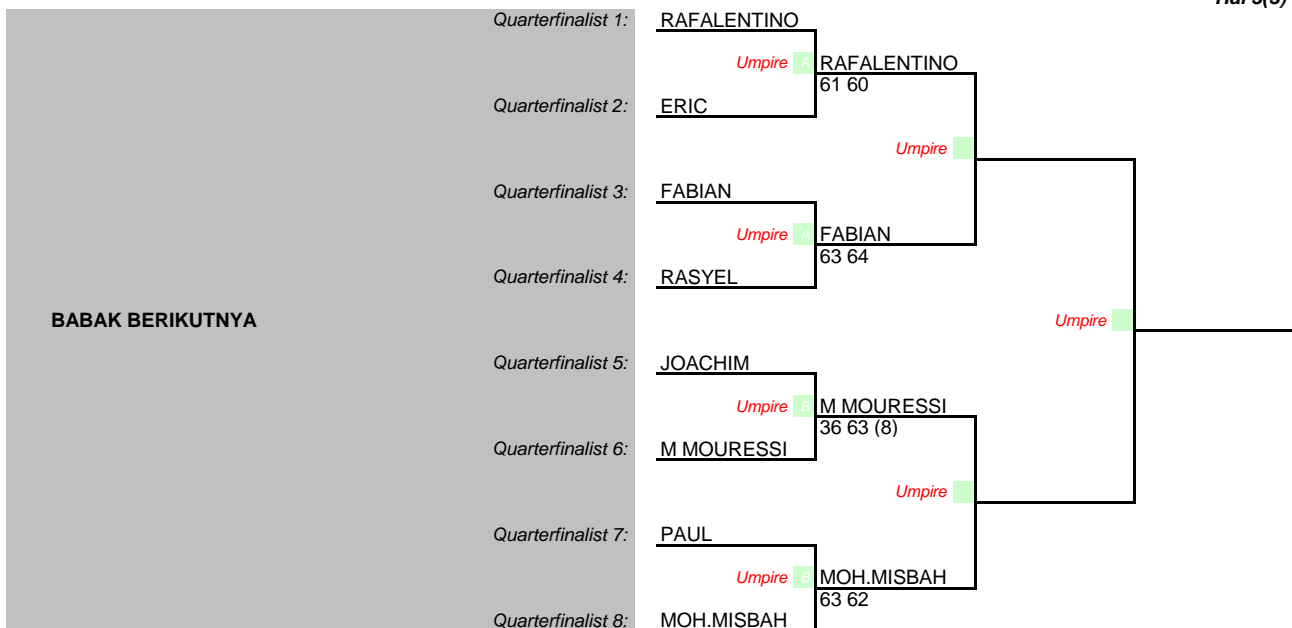

# Junio JUNIOR 2022

Turnament Diakui Pelti

TUNGGAL PUTRA

KU 14 PUTRA

Tanggal	Kota	Referee
13-19 FEB	Bantul, DIY	Wariman Nur
	Quarterfinals	Semifinals
		Final
		Juara

Hal 3(3)

Acc. Ranking	# Seeded players	# Seeded players	# Lucky Losers	Replacing	Draw date/time:
Rkg Date	1 RAFALENTINO	9 PAUL	1		Last Accepted player
Top DA	2 MOH.MISBAH	10 RASYA	2		
Last DA	3 M MOURESSI	11 M DHAFIN	3		Player representatives
	4 RAFA JECONIA	12 MUHAMMAD	4		
Seed ranki	5 RASYEL	13 GIFTBRAIN	5		
Rkg Date	6 JACKQUILYNN	14 I MADE ARYA	6		ITF Referee's Signature
Top seed	7 JOACHIM	15 KEITARO	7		
Last seed	8 ERIC	16 GARDAN	8		Wariman Nur