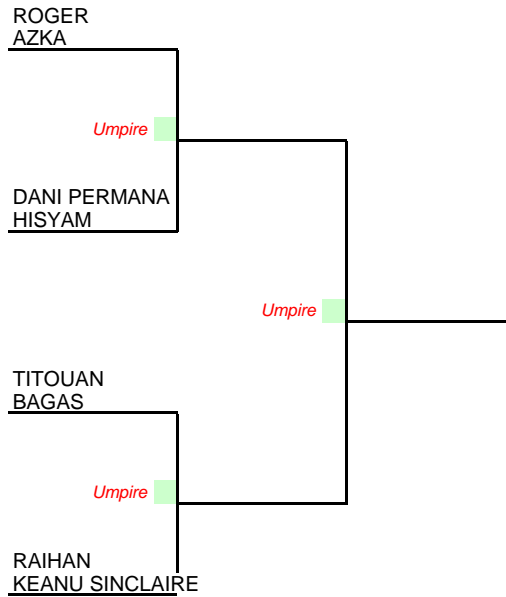

# Junio JUNIOR 2022

Tournamen Diakui PELTI

# GANDA PUTRA 12

MAIN DRAW (48&64)

Week of	City, Country	Grade	Tourn. ID	Referee
13 - 19 Februari	Bantul, Yogyakarta	Junior, Nasional		Wariman nur

Semifinalists	Semifinals	Final	Winners
---------------	------------	-------	---------

Page 5(5)

Acc. Ranking	#	Seeded teams	#	Seeded teams	#	Seeded teams	#	Seeded teams
Rkg Date	1	ROGER AZKA	5	BIMA PUTRA RADITYA TRISTAN	9	DYLAN SURYADI JUSTIN	13	AMORET JELANG NASUHA RISANG
Top DA	2	RAIHAN KEANU SINCLAIRE	6	RAFFA RIZKY ALBERTUS SEBASTIA	10	FAUZA IKHWAN RAIHAN	14	FAIZ PUTRA FAIQ PUTRA
Last DA	3	TITOUAN BAGAS	7	DANI PERMANA HISYAM	11	ZACH ARSYA MARC JOE	15	NARENDRA ANADHIER
<b>Seed ranking</b>	4	ARYA WIBISANA M FACHRI AKBAR	8	OWEN NARENDRA	12	ZACHERY SULTAN	16	KETUT KRISNA ABDILLAH
Rkg Date	#	Alternates	Replacing	#	Alternates	Replacing	#	Alternates
Top seed	1			5				
Last seed	2			6				
	3			7				
	4			8				
								Draw date/time:
								Last Accepted team
								Player representatives
								ITF Referee's signature
								Wariman nur